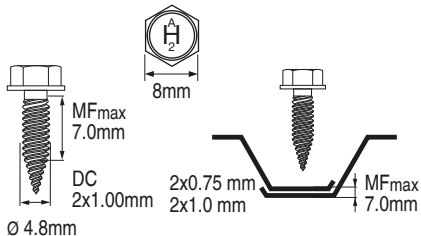

S-MS 01S 4,8x20 M9

2229872

Rostfrei / Inox / Stainless A2

2229984