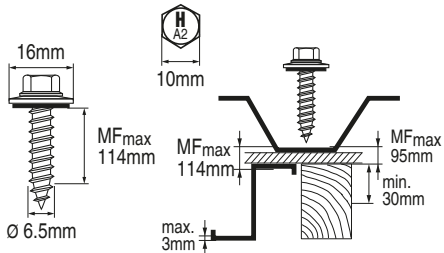

S-MP 53S 6.5x125

219093

Rostfrei / Inox / Stainless A2