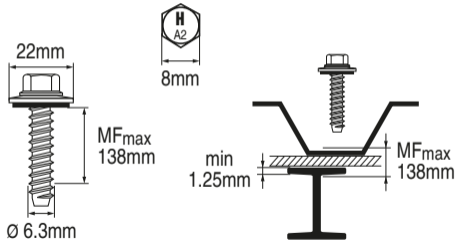

S-MP 74S 6.3x150

283623

Rostfrei / Inox / Stainless A2

2081886